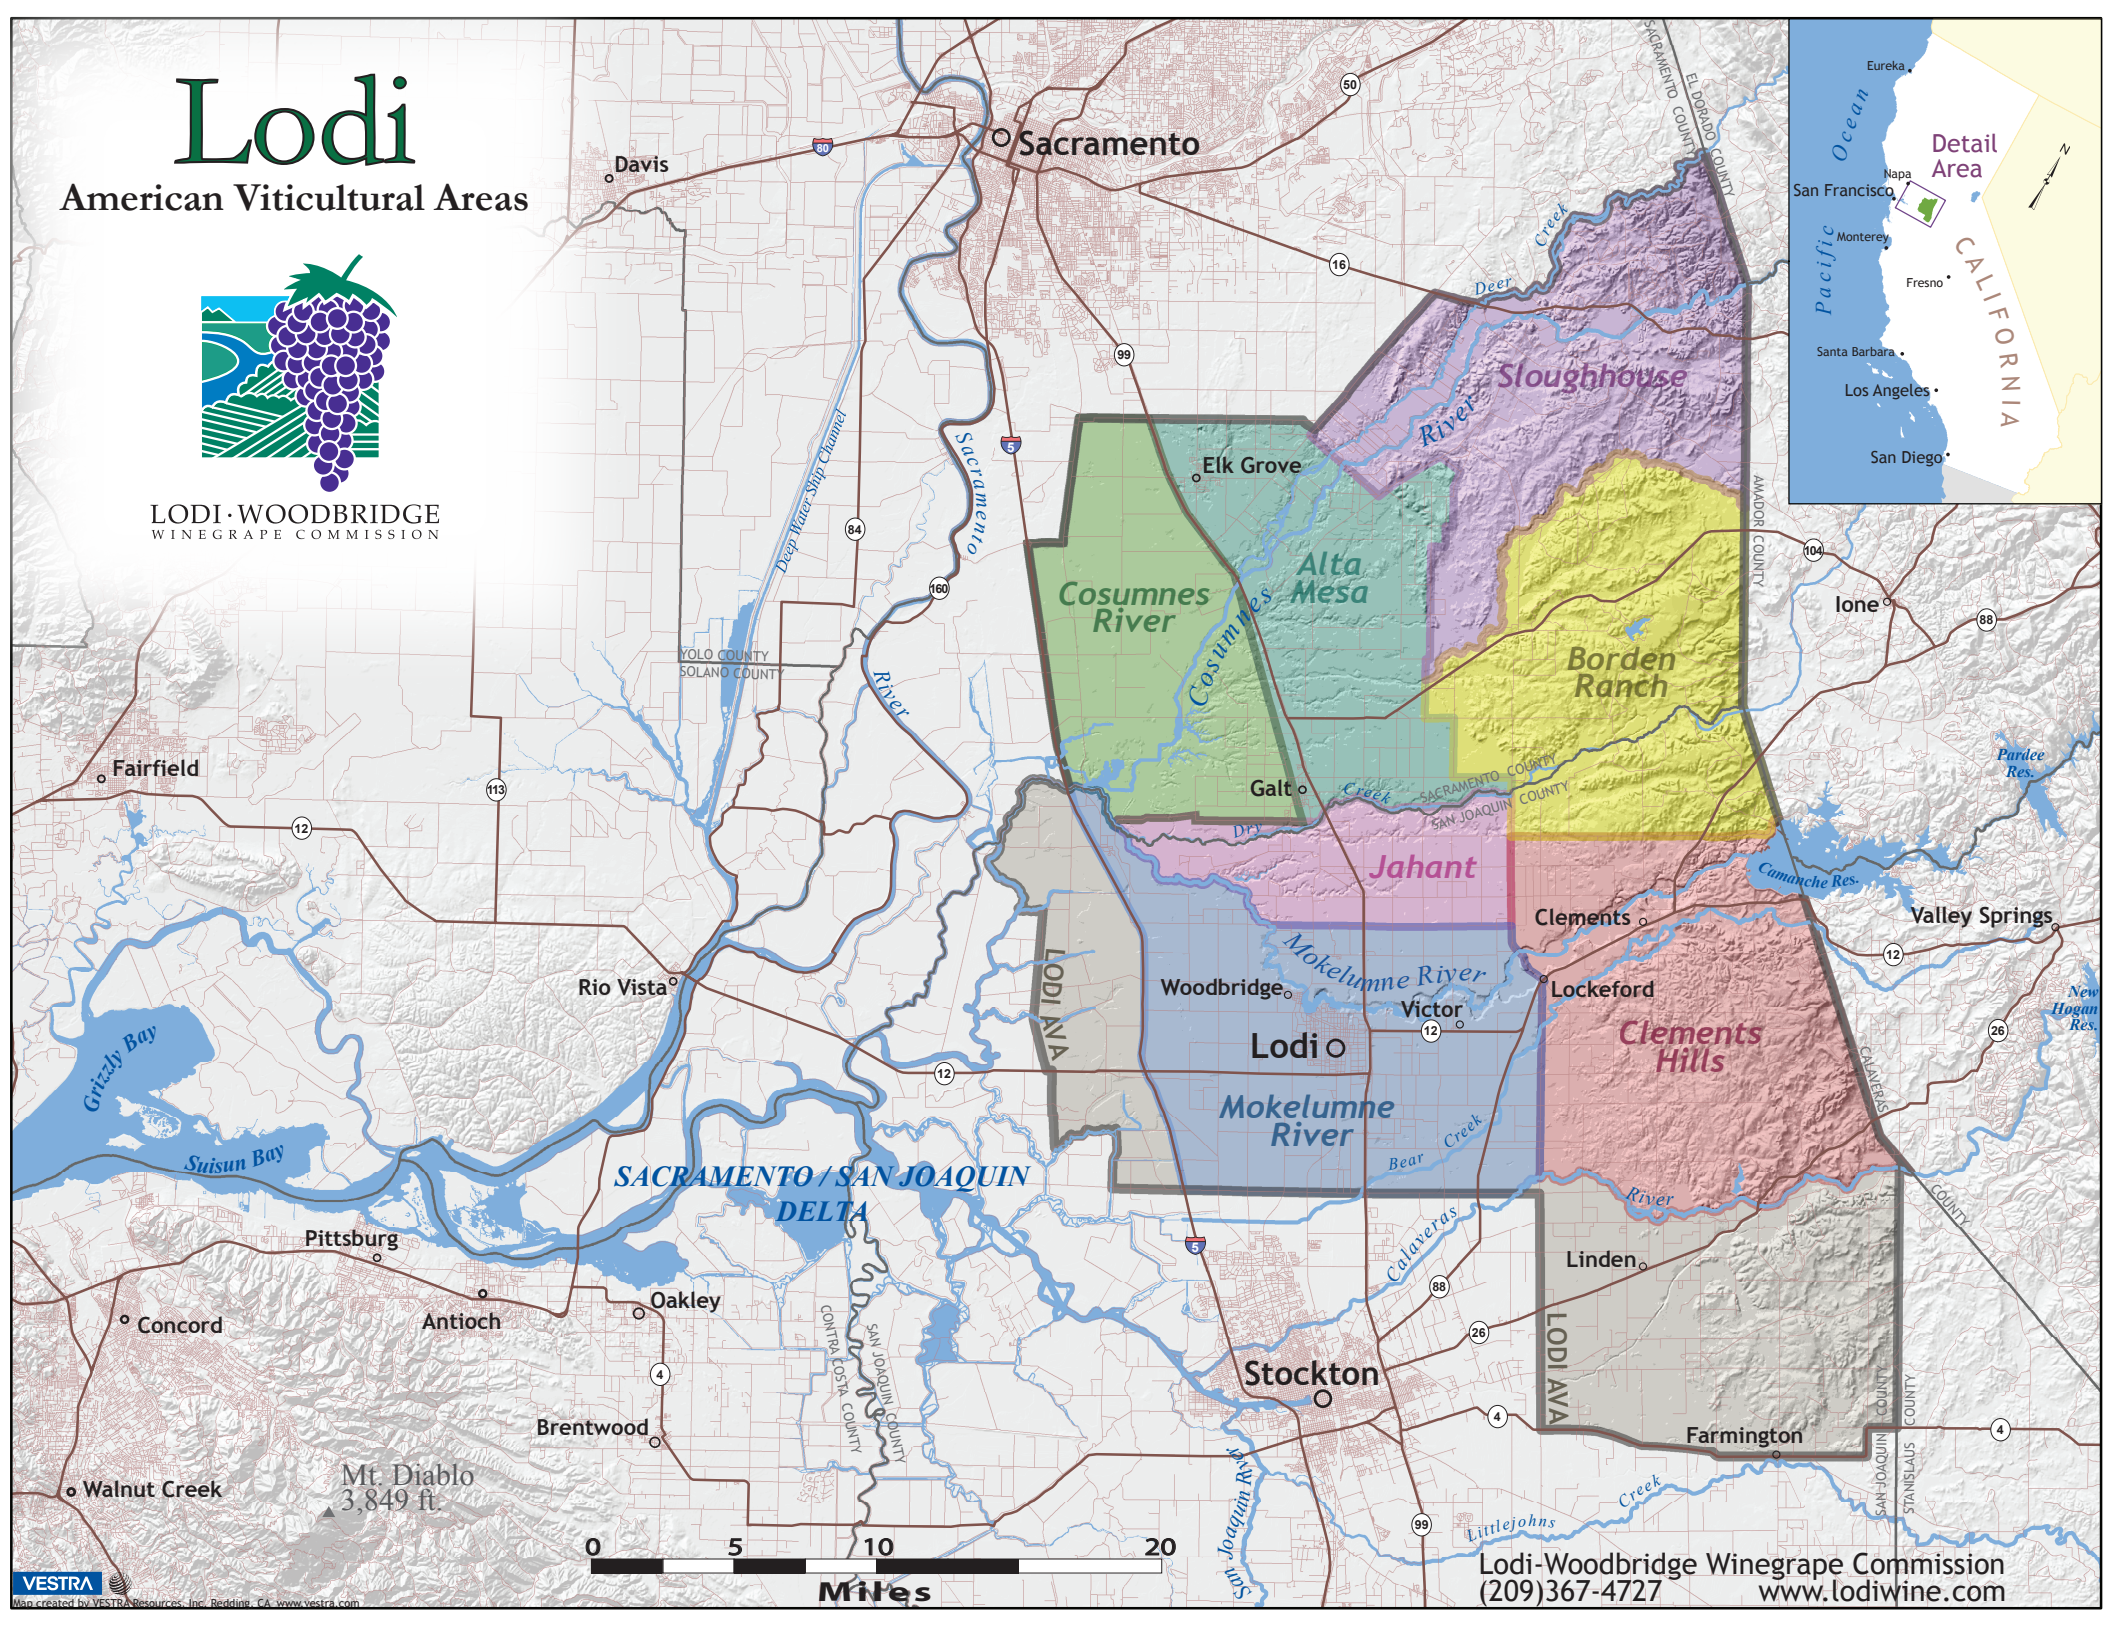

Lodi

American Viticultural Areas

LODI · WOODBRIDGE
WINEGRAPE COMMISSION

Lodi-Woodbridge Winegrape Commission
(209) 367-4727
www.lodiwine.com